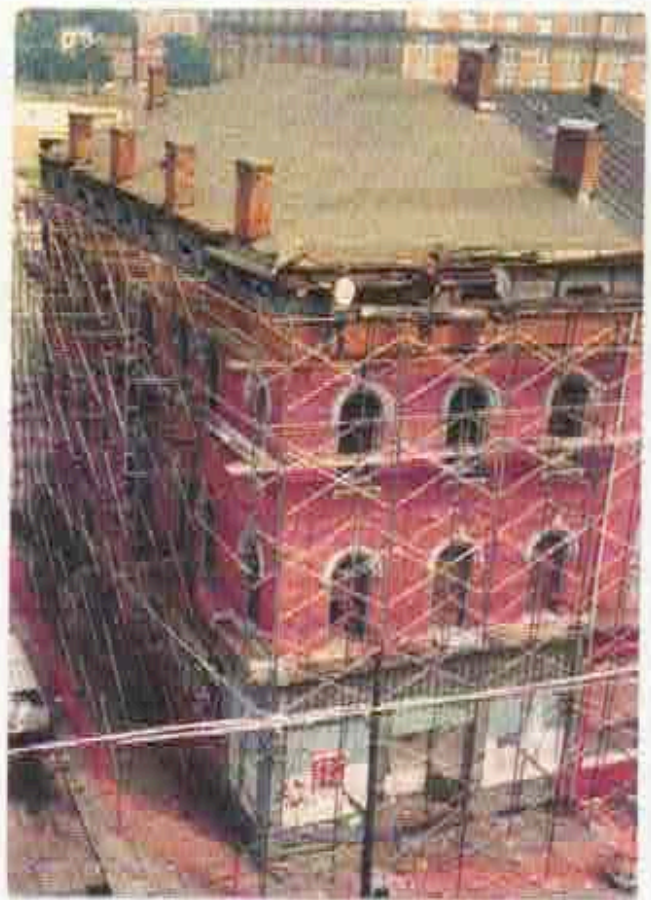

---

**1346 Main Street**

**Cincinnati, Ohio**

**45202**

(01) 1346 Main Street  
Over-the-Rhine

(02)  
1346 Main Street  
Northwest Corner  
Aerial View

(03)  
North Facade  
Looking Up

(04) North Facade  
Street Level